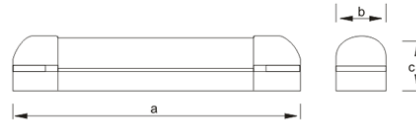

### Specifications

**Body:** Aluminum profile  
**Diffuser:** Recyclable polymer  
**Cable:** 1mm<sup>2</sup> NYA  
**Paint:** Electrostatic powder paint