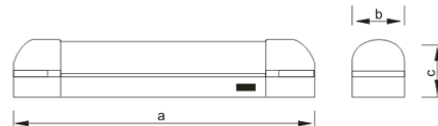

Petek Appliques (with Switch)

Specifications

Body: Aluminum profile
Diffuser: Recyclable polymer
Switch: 2A.
Cable: 1mm² NYA
Paint: Electrostatic powder paint

Fields Of Application

Bathrooms
 Kitchens
 Hairdressers
 Corridors

System and Product Certificates

120/230V 50/60 Hz

Code No	Type	Power	Lamp Type	Luminous Flux	Current	Dimensions(mm)	Weight	Volume	Base
				(Lm)	(A)	axbxc	(Kg)	(m ³)	
5811-207	Petek	8W	L8	300	0,145	395x42x75	0,70	0,0015	G-5
5811-208	Petek	18W	L18	1300	0,370	700x42x75	1,45	0,0029	G-13
5811-211	Petek	36W	L36	3250	0,430	1306x42x75	2,10	0,0053	G-13