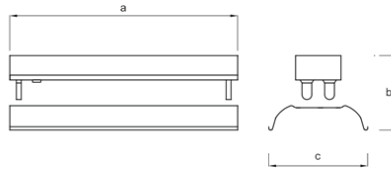

Narrow Type Batten Lum. with F